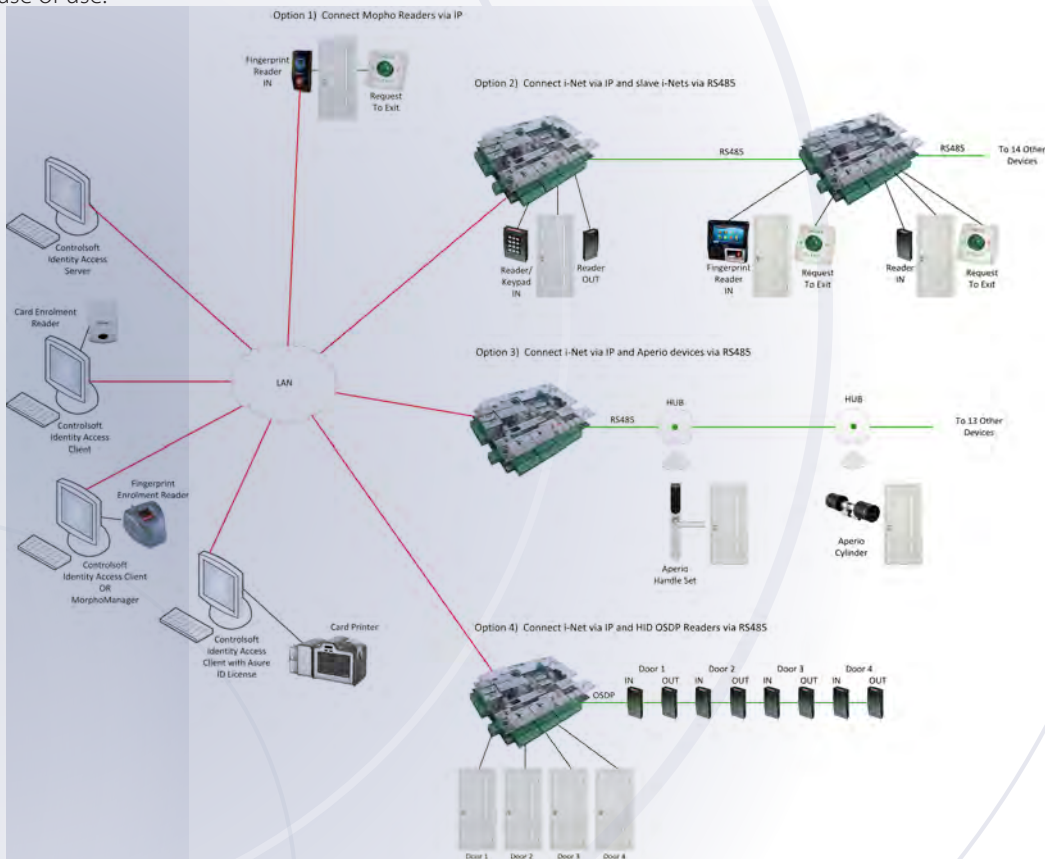

CS-1346LNSMN

ProxKey III Proximity Access Card

CS-1386LGGMN

IsoProx II Proximity Access Card

CS-1336LGGMN

DuoProx II Proximity Access Card with Magnetic Stripe

Morpho Fingerprint Readers

MorphoAccess® SIGMA Lite and SIGMA Lite+ terminals have the world's #1 fingerprint technology inside, 1:10,000 matching in 1 second, provide multiple card reader options and are weather (IP65) and vandal (IK08) resistant.

MorphoSmart 1300

Fingerprint Enrolment Reader (Max 100 Users)
SG-293670362

MorphoSmart 300

Fingerprint Enrolment Reader
SG-293670375

Sigma Lite, Fingerprint Reader

Options:
Bio Only: SG-293678615
HID iCLASS: SG-293678628
HID Prox: SG-293673665

Sigma Lite + Fingerprint Reader

Options:
Bio Only: SG-293678657
HID iCLASS: SG-293673644
HID Prox: SG-293678678

Identity Access Schematic

From small systems to global multi-site solutions, Identity Access provides complete building security management functionality built into a fully customizable, permission and event-based system. Friendly wizards, design templates and system configuration tools offer unparalleled ease of use.